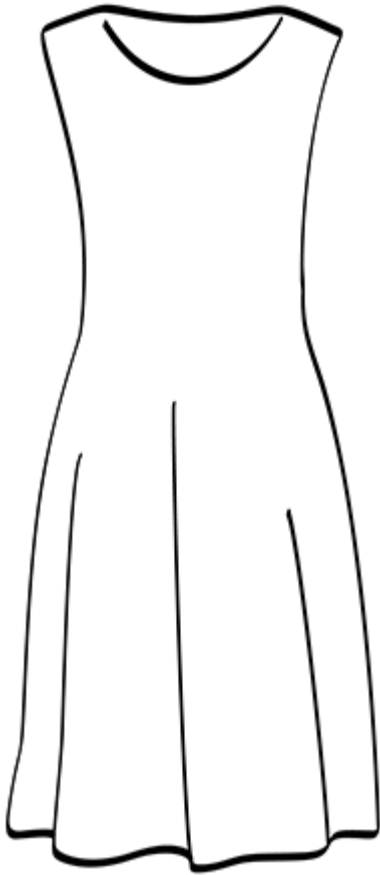

## WOMEN DRESSES

### SIZE TABLE

---

All measurements are in centimetres

INGA VALERIE	36 XS	38 S	40 M	42 L
EU	36	38	40	42
US	S	M	L	XL
Arm length	62	62,5	63	63,5
Bust circumference	88	92	96	101
Waist girth	69	73	77	82
Hip circumference	95	99	103	108

Model information: Our models wear size 38(S)