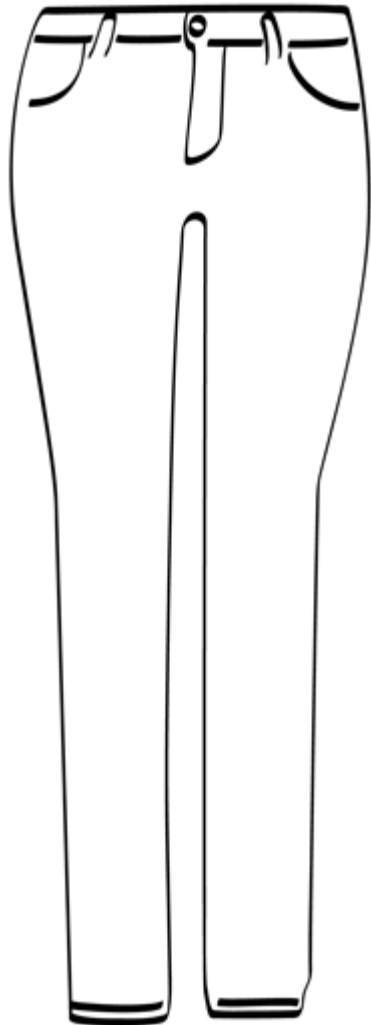

## WOMEN TROUSERS AND SPORT WEAR

### SIZE TABLE

---

All measurements are in centimetres

INGA VALERIE	36 XS	38 S	40 M	42 L
EU	36	38	40	42
US	S	M	L	XL
Waist girth	69	73	77	82
Hip circumference	95	99	103	108
Leg Length	99	101	103	105

Model information: Our models wear size 38(S)