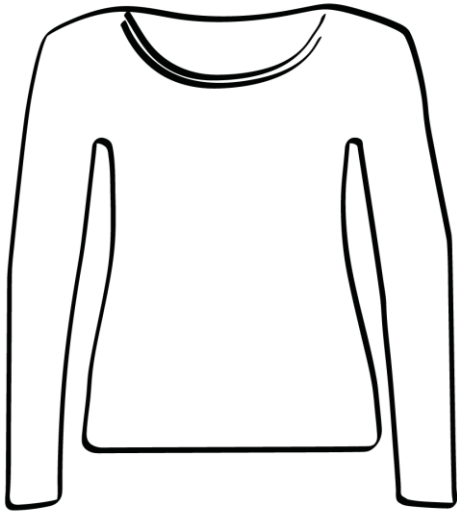

## WOMEN TOPS AND JACKETS

### SIZE TABLE

---

All measurements are in centimetres

INGA VALERIE	36 XS	38 S	40 M	42 L
EU	36	38	40	42
US	S	M	L	XL
Arm length	62	62,5	63	63,5
Bust circumference	88	92	96	101
Waist girth	69	73	77	82
Hip circumference	95	99	103	108

**Model information:** Our models wear size 38 (s)